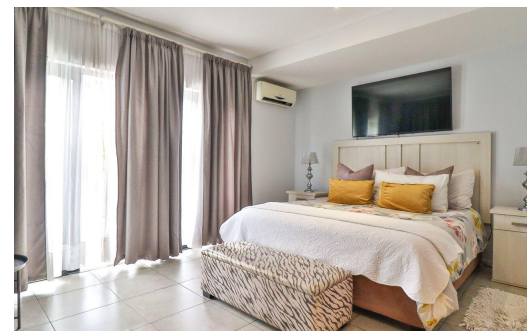

 2
 2
 1

R2,580,000

Duplex For Sale in Lombardy Estate

FLOOR SIZE	211m ²	GARAGES	1
LAND SIZE	233m ²	PARKINGS	4
BEDROOMS	2	FLATLETS	-
BATHROOMS	2	DOMESTIC ACCOM.	-
KITCHENS	1	PETS ALLOWED	Yes
LOUNGES	1		
DINING ROOMS	1		
STUDIES	1		