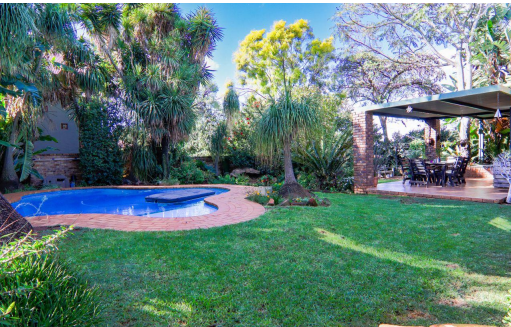

4

2

2

R2,550,000

House For Sale in Garsfontein

FLOOR SIZE	300m ²	GARAGES	2
LAND SIZE	1,080m ²	PARKINGS	2
BEDROOMS	4	FLATLETS	-
BATHROOMS	2	DOMESTIC ACCOM.	1
KITCHENS	1	POOL	Yes
LOUNGES	2	PETS ALLOWED	Yes
DINING ROOMS	1		
STUDIES	1		