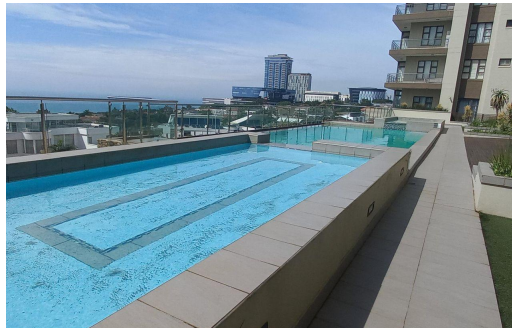

 2

 2

 -

R2,450,000

Apartment For Sale in Umhlanga Ridge

FLOOR SIZE	93m ²	GARAGES	-
LAND SIZE	4,588m ²	PARKINGS	2
BEDROOMS	2	FLATLETS	-
BATHROOMS	2	DOMESTIC ACCOM.	-
KITCHENS	1	POOL	Yes
LOUNGES	1		
DINING ROOMS	1		
STUDIES	-		