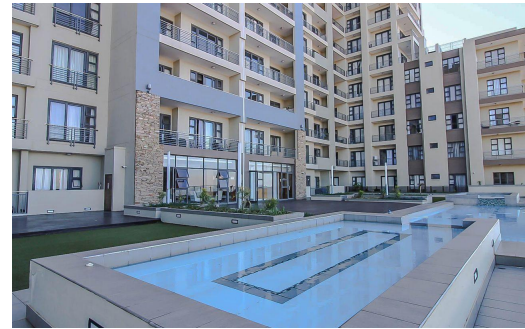

 2

 2

 -

R2,450,000

Apartment For Sale in Umhlanga Ridge

FLOOR SIZE	93m ²	GARAGES	-
LAND SIZE	4,588m ²	PARKINGS	2
BEDROOMS	2	FLATLETS	-
BATHROOMS	2	DOMESTIC ACCOM.	-
KITCHENS	1	POOL	Yes
LOUNGES	1		
DINING ROOMS	1		
STUDIES	-		