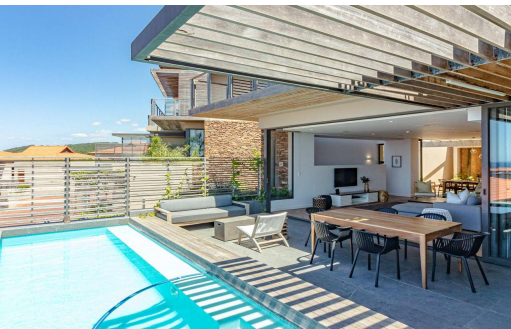

4

3

2

R9,950,000

Townhouse For Sale in Zimbali Estate

| | | | |
|---------------------|---------------------|------------------------|-----|
| FLOOR SIZE | 353m ² | GARAGES | 2 |
| LAND SIZE | 6,198m ² | PARKINGS | - |
| BEDROOMS | 4 | FLATLETS | - |
| BATHROOMS | 3 | DOMESTIC ACCOM. | - |
| KITCHENS | 1 | POOL | Yes |
| LOUNGES | 1 | | |
| DINING ROOMS | 1 | | |
| STUDIES | - | | |