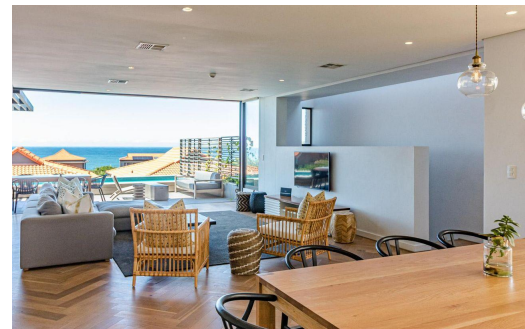

4

3

2

R9,950,000

Townhouse For Sale in Zimbali Estate

| | | | |
|---------------------|---------------------|------------------------|-----|
| FLOOR SIZE | 353m ² | GARAGES | 2 |
| LAND SIZE | 6,198m ² | PARKINGS | - |
| BEDROOMS | 4 | FLATLETS | - |
| BATHROOMS | 3 | DOMESTIC ACCOM. | - |
| KITCHENS | 1 | POOL | Yes |
| LOUNGES | 1 | | |
| DINING ROOMS | 1 | | |
| STUDIES | - | | |