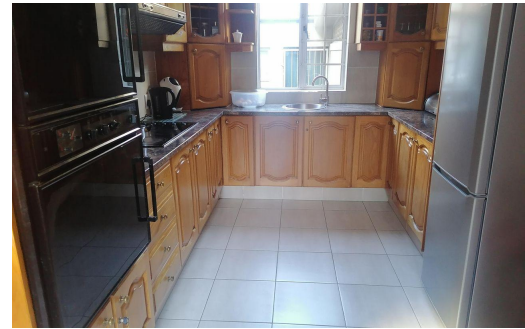

6
 6
 -

R25,000 pm
Freestanding To Let in Glenwood

FLOOR SIZE	320m ²	GARAGES	-
LAND SIZE	597m ²	PARKINGS	6
BEDROOMS	6	FLATLETS	1
BATHROOMS	6	DOMESTIC ACCOM.	2
KITCHENS	1	POOL	Yes
LOUNGES	1	PETS ALLOWED	Yes
DINING ROOMS	1		
STUDIES	-		
FURNISHED	Yes		