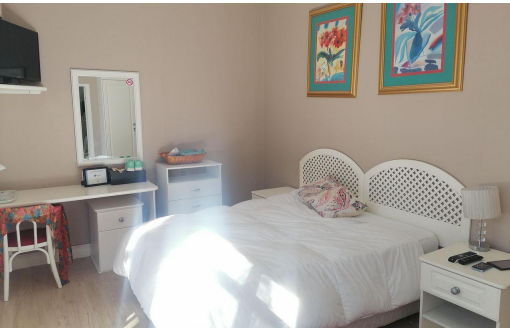

6
 6
 -

R25,000 pm
Freestanding To Let in Glenwood

FLOOR SIZE	320m ²	GARAGES	-
LAND SIZE	597m ²	PARKINGS	6
BEDROOMS	6	FLATLETS	1
BATHROOMS	6	DOMESTIC ACCOM.	2
KITCHENS	1	POOL	Yes
LOUNGES	1	PETS ALLOWED	Yes
DINING ROOMS	1		
STUDIES	-		
FURNISHED	Yes		