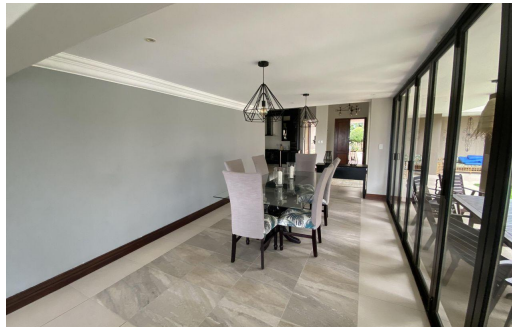

 5

 5

 2

R60,000 pm

House To Let in Zimbali Estate

FLOOR SIZE 500m²
LAND SIZE 1,394m²
BEDROOMS 5
BATHROOMS 5
KITCHENS 1
LOUNGES 2
DINING ROOMS 1
STUDIES -

GARAGES 2
PARKINGS -
FLATLETS -
DOMESTIC ACCOM. 1
POOL Yes