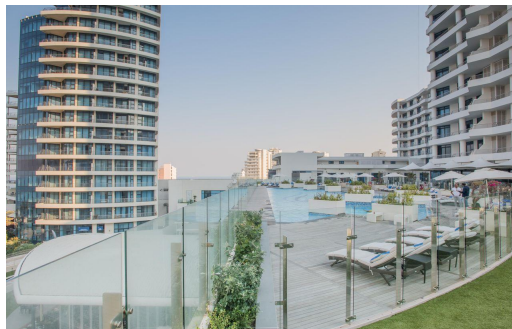

 0.5

 1

 -

**R2,250,000**

**Apartment For Sale in Umhlanga Central**

<b>FLOOR SIZE</b>	34m <sup>2</sup>	<b>GARAGES</b>	-
<b>LAND SIZE</b>	53,508m <sup>2</sup>	<b>PARKINGS</b>	1
<b>BEDROOMS</b>	0.5	<b>FLATLETS</b>	-
<b>BATHROOMS</b>	1	<b>DOMESTIC ACCOM.</b>	-
<b>KITCHENS</b>	1	<b>POOL</b>	Yes
<b>LOUNGES</b>	-		
<b>DINING ROOMS</b>	-		
<b>STUDIES</b>	1		