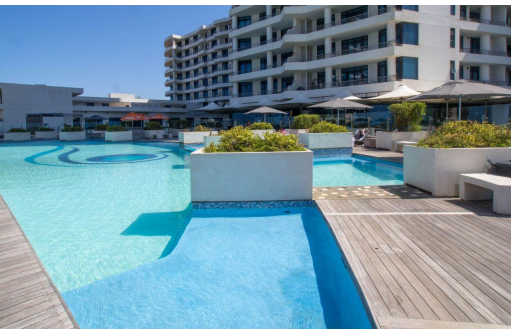

 0.5

 1

 -

**R2,250,000**

**Apartment For Sale in Umhlanga Central**

<b>FLOOR SIZE</b>	34m <sup>2</sup>	<b>GARAGES</b>	-
<b>LAND SIZE</b>	53,508m <sup>2</sup>	<b>PARKINGS</b>	1
<b>BEDROOMS</b>	0.5	<b>FLATLETS</b>	-
<b>BATHROOMS</b>	1	<b>DOMESTIC ACCOM.</b>	-
<b>KITCHENS</b>	1	<b>POOL</b>	Yes
<b>LOUNGES</b>	-		
<b>DINING ROOMS</b>	-		
<b>STUDIES</b>	1		