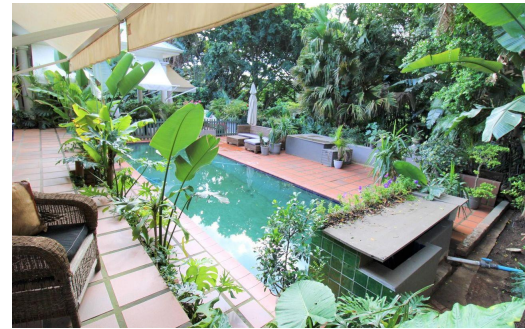

 4
 4
 -

R12,850,000

House For Sale in Mount Edgecombe Country Club Estate

FLOOR SIZE	-	GARAGES	-
LAND SIZE	1,894m ²	PARKINGS	5
BEDROOMS	4	FLATLETS	-
BATHROOMS	4	DOMESTIC ACCOM.	1
KITCHENS	1	POOL	Yes
LOUNGES	2	PETS ALLOWED	Yes
DINING ROOMS	2		
STUDIES	1		