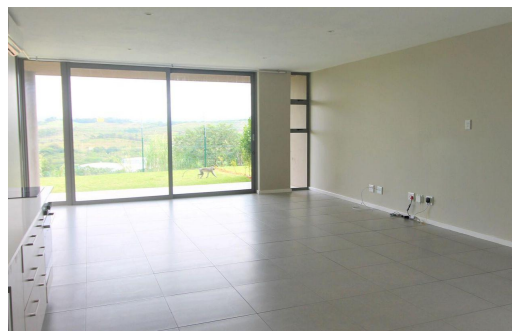

3

2.5

-

R17,000 pm

Apartment To Let in Ballito Central

FLOOR SIZE	160m ²	GARAGES	-
LAND SIZE	27,718m ²	PARKINGS	2
BEDROOMS	3	FLATLETS	-
BATHROOMS	2.5	DOMESTIC ACCOM.	-
KITCHENS	1	POOL	Yes
LOUNGES	1		
DINING ROOMS	1		
STUDIES	-		