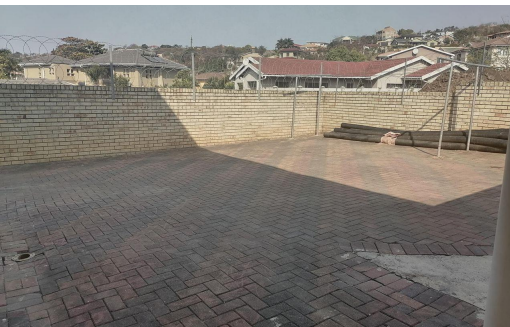

14

4.5

-

**R2,650,000**

**House For Sale in Cato Manor**

<b>FLOOR SIZE</b>	534m <sup>2</sup>	<b>GARAGES</b>	-
<b>LAND SIZE</b>	879m <sup>2</sup>	<b>PARKINGS</b>	9
<b>BEDROOMS</b>	14	<b>FLATLETS</b>	1
<b>BATHROOMS</b>	4.5	<b>DOMESTIC ACCOM.</b>	-
<b>KITCHENS</b>	2	<b>PETS ALLOWED</b>	Yes
<b>LOUNGES</b>	1		
<b>DINING ROOMS</b>	1		
<b>STUDIES</b>	1		
<b>FURNISHED</b>	Yes		
<b>RATES</b>	R1,500 pm (Estimated)		