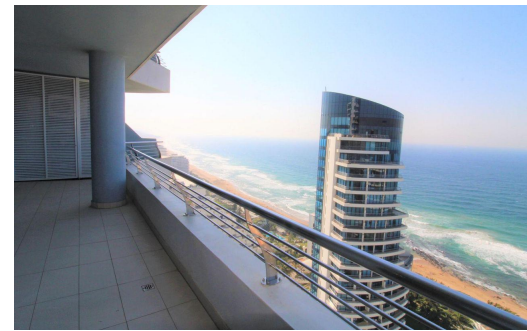

 3
 3
 -

R12,500,000

Apartment For Sale in Umhlanga Central

| | | | |
|---------------------|----------------------|------------------------|-----|
| FLOOR SIZE | 181m ² | GARAGES | - |
| LAND SIZE | 53,508m ² | PARKINGS | 2 |
| BEDROOMS | 3 | FLATLETS | - |
| BATHROOMS | 3 | DOMESTIC ACCOM. | - |
| KITCHENS | 1 | POOL | Yes |
| LOUNGES | 1 | | |
| DINING ROOMS | 1 | | |
| STUDIES | - | | |