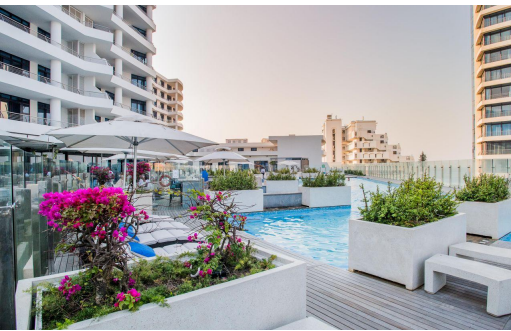

 3
 3
 -

R12,500,000

Apartment For Sale in Umhlanga Central

| | | | |
|---------------------|----------------------|------------------------|-----|
| FLOOR SIZE | 181m ² | GARAGES | - |
| LAND SIZE | 53,508m ² | PARKINGS | 2 |
| BEDROOMS | 3 | FLATLETS | - |
| BATHROOMS | 3 | DOMESTIC ACCOM. | - |
| KITCHENS | 1 | POOL | Yes |
| LOUNGES | 1 | | |
| DINING ROOMS | 1 | | |
| STUDIES | - | | |