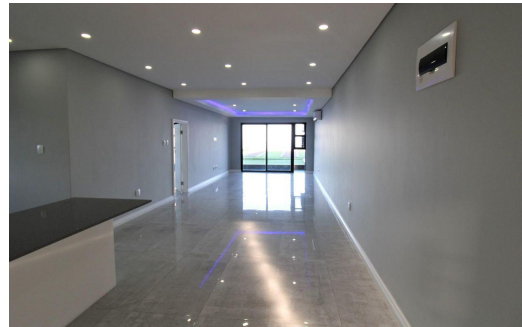

 3
 3.5
 -

R3,580,000

Apartment For Sale in La Mercy

FLOOR SIZE	176m ²	GARAGES	-
LAND SIZE	2,953m ²	PARKINGS	1
BEDROOMS	3	FLATLETS	-
BATHROOMS	3.5	DOMESTIC ACCOM.	-
KITCHENS	1		
LOUNGES	1		
DINING ROOMS	1		
STUDIES	-		