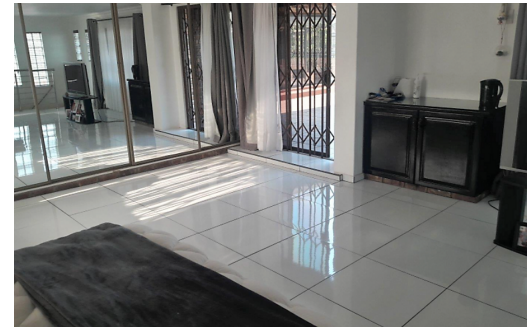

4

4

2

R2,950,000

House For Sale in Malvern

FLOOR SIZE	-	GARAGES	2
LAND SIZE	1,679m ²	PARKINGS	3
BEDROOMS	4	FLATLETS	1
BATHROOMS	4	DOMESTIC ACCOM.	-
KITCHENS	1	POOL	Yes
LOUNGES	2	PETS ALLOWED	Yes
DINING ROOMS	1		
STUDIES	1		