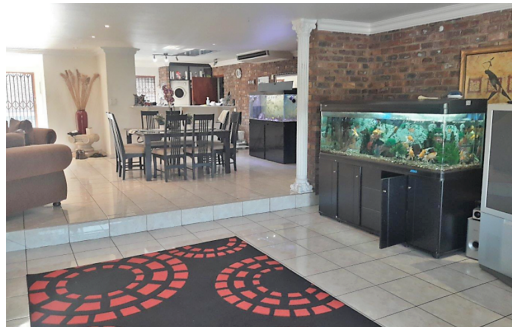

4

4

2

R2,950,000

House For Sale in Malvern

FLOOR SIZE	-	GARAGES	2
LAND SIZE	1,679m ²	PARKINGS	3
BEDROOMS	4	FLATLETS	1
BATHROOMS	4	DOMESTIC ACCOM.	-
KITCHENS	1	POOL	Yes
LOUNGES	2	PETS ALLOWED	Yes
DINING ROOMS	1		
STUDIES	1		