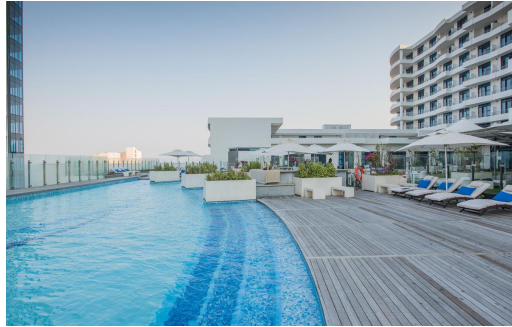

 0.5  
 1  
 -

**R2,795,000**

**Studio Apartment For Sale in Umhlanga Central**

<b>FLOOR SIZE</b>	37m <sup>2</sup>	<b>GARAGES</b>	-
<b>LAND SIZE</b>	53,508m <sup>2</sup>	<b>PARKINGS</b>	1
<b>BEDROOMS</b>	0.5	<b>FLATLETS</b>	-
<b>BATHROOMS</b>	1	<b>DOMESTIC ACCOM.</b>	-
<b>KITCHENS</b>	1	<b>POOL</b>	Yes
<b>LOUNGES</b>	-		
<b>DINING ROOMS</b>	-		
<b>STUDIES</b>	-		