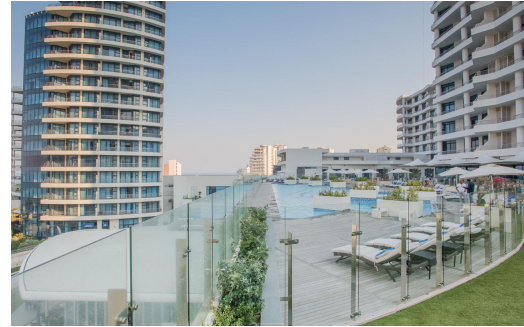

 0.5  
 1  
 -

**R2,795,000**

**Studio Apartment For Sale in Umhlanga Central**

<b>FLOOR SIZE</b>	37m <sup>2</sup>	<b>GARAGES</b>	-
<b>LAND SIZE</b>	53,508m <sup>2</sup>	<b>PARKINGS</b>	1
<b>BEDROOMS</b>	0.5	<b>FLATLETS</b>	-
<b>BATHROOMS</b>	1	<b>DOMESTIC ACCOM.</b>	-
<b>KITCHENS</b>	1	<b>POOL</b>	Yes
<b>LOUNGES</b>	-		
<b>DINING ROOMS</b>	-		
<b>STUDIES</b>	-		