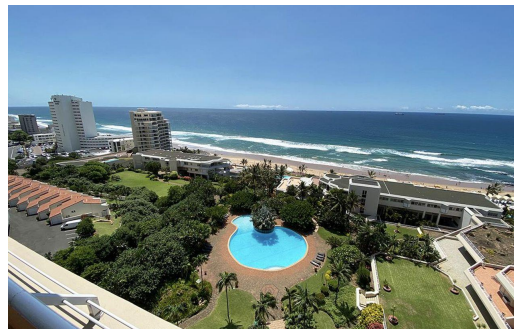

3

2

-

R6,750,000

Apartment For Sale in Umhlanga Central

FLOOR SIZE	160m ²	GARAGES	-
LAND SIZE	37,196m ²	PARKINGS	2
BEDROOMS	3	FLATLETS	-
BATHROOMS	2	DOMESTIC ACCOM.	-
KITCHENS	1	POOL	Yes
LOUNGES	1		
DINING ROOMS	1		
STUDIES	-		