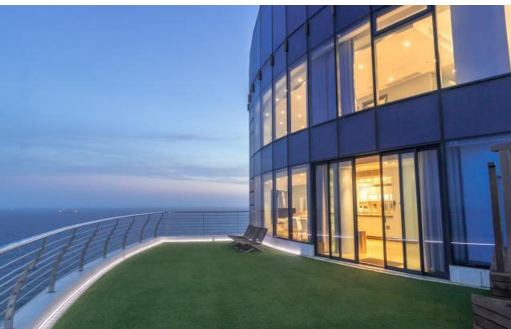

 3

 4.5

 3

R32,500,000

Penthouse For Sale in Umhlanga Central

FLOOR SIZE	331m ²	GARAGES	3
LAND SIZE	51,060m ²	PARKINGS	3
BEDROOMS	3	FLATLETS	-
BATHROOMS	4.5	DOMESTIC ACCOM.	-
KITCHENS	1	POOL	Yes
LOUNGES	2		
DINING ROOMS	1		
STUDIES	-		