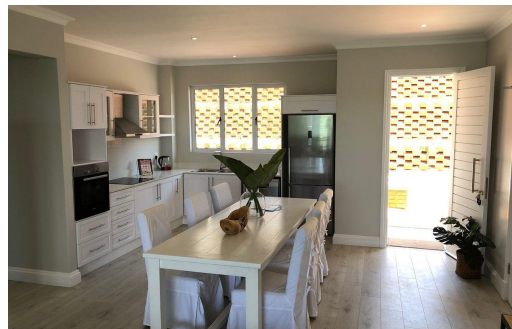

2

2

1

R3,255,840

Retirement Unit For Sale in Mount Edgcombe

FLOOR SIZE	152m ²	GARAGES	1
LAND SIZE	-	PARKINGS	1
BEDROOMS	2	FLATLETS	-
BATHROOMS	2	DOMESTIC ACCOM.	-
KITCHENS	1	POOL	Yes
LOUNGES	1	PETS ALLOWED	Yes
DINING ROOMS	1		
STUDIES	-		