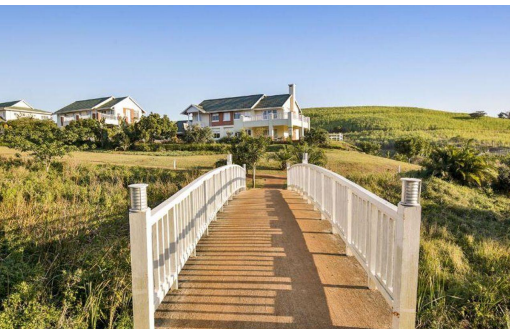

 2
 2
 1

R3,255,840

Retirement Unit For Sale in Kindlewood Estate

FLOOR SIZE	152m ²	GARAGES	1
LAND SIZE	-	PARKINGS	1
BEDROOMS	2	FLATLETS	-
BATHROOMS	2	DOMESTIC ACCOM.	-
KITCHENS	1	POOL	Yes
LOUNGES	1	PETS ALLOWED	Yes
DINING ROOMS	1		
STUDIES	-		