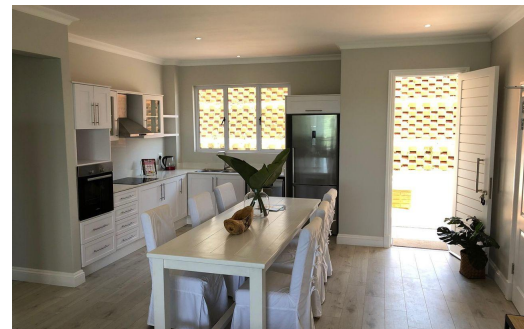

 2
 2
 1

R3,255,840

Retirement Unit For Sale in Kindlewood Estate

FLOOR SIZE	152m ²	GARAGES	1
LAND SIZE	-	PARKINGS	1
BEDROOMS	2	FLATLETS	-
BATHROOMS	2	DOMESTIC ACCOM.	-
KITCHENS	1	POOL	Yes
LOUNGES	1	PETS ALLOWED	Yes
DINING ROOMS	1		
STUDIES	-		