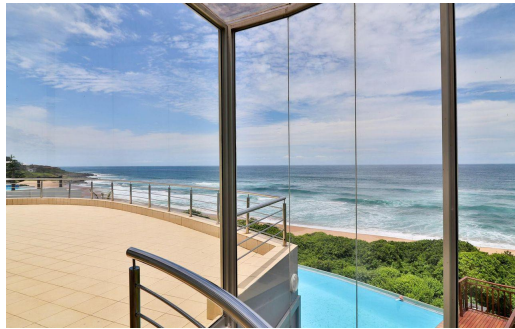

 5
 4
 2

R11,500,000

House For Sale in Tinley Manor

| | | | |
|---------------------|---------------------|------------------------|-----|
| FLOOR SIZE | - | GARAGES | 2 |
| LAND SIZE | 1,028m ² | PARKINGS | 2 |
| BEDROOMS | 5 | FLATLETS | - |
| BATHROOMS | 4 | DOMESTIC ACCOM. | - |
| KITCHENS | 1 | POOL | Yes |
| LOUNGES | 2 | PETS ALLOWED | Yes |
| DINING ROOMS | 1 | | |
| STUDIES | - | | |
| FURNISHED | Yes | | |