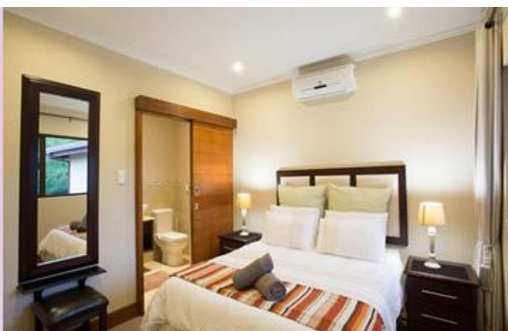

R35,000 pm

Townhouse To Let in Zimbali Estate

FLOOR SIZE	256m²	GARAGES	4
LAND SIZE	7,439m²	PARKINGS	2
BEDROOMS	4	FLATLETS	-
BATHROOMS	4	DOMESTIC ACCOM.	-
KITCHENS	1		
LOUNGES	1		
DINING ROOMS	1		
STUDIES	-		
FURNISHED	Yes		

Brett Van Laun
083 659 5666

brett@prop247.co.za