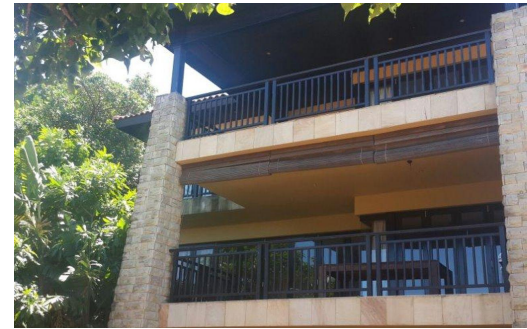

R40,000 pm

Townhouse To Let in Zimbali Estate

FLOOR SIZE	430m²	GARAGES	2
LAND SIZE	15,959m²	PARKINGS	1
BEDROOMS	4	FLATLETS	-
BATHROOMS	4	DOMESTIC ACCOM.	-
KITCHENS	1		
LOUNGES	1		
DINING ROOMS	1		
STUDIES	-		
FURNISHED	Yes		

Brett Van Laun
083 659 5666
brett@prop247.co.za