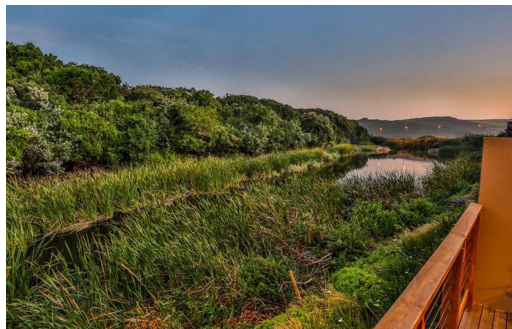

 3

 3

 2

R30,000 pm

House To Let in Zimbali Estate

FLOOR SIZE	265m ²	GARAGES	2
LAND SIZE	1,500m ²	PARKINGS	2
BEDROOMS	3	FLATLETS	-
BATHROOMS	3	DOMESTIC ACCOM.	-
KITCHENS	1	POOL	Yes
LOUNGES	1		
DINING ROOMS	1		
STUDIES	-		
FURNISHED	Yes		