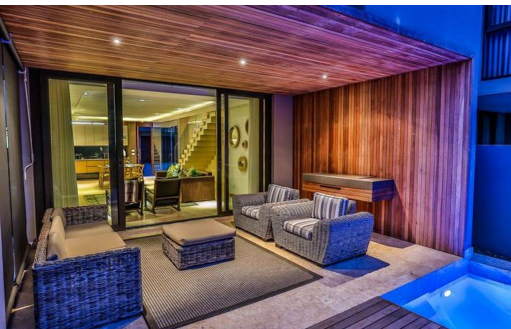

 3

 3

 2

R30,000 pm

House To Let in Zimbali Estate

FLOOR SIZE	265m ²	GARAGES	2
LAND SIZE	1,500m ²	PARKINGS	2
BEDROOMS	3	FLATLETS	-
BATHROOMS	3	DOMESTIC ACCOM.	-
KITCHENS	1	POOL	Yes
LOUNGES	1		
DINING ROOMS	1		
STUDIES	-		
FURNISHED	Yes		