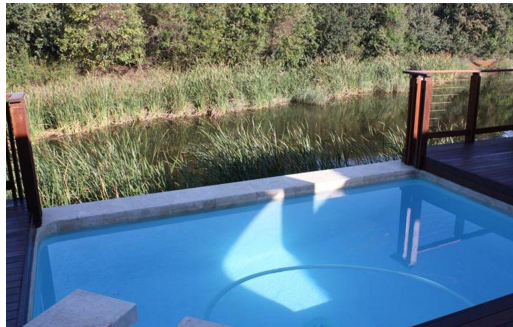

 3
 3
 2

R30,000 pm

Villa To Let in Zimbali Estate

FLOOR SIZE	235m ²	GARAGES	2
LAND SIZE	1,500m ²	PARKINGS	-
BEDROOMS	3	FLATLETS	-
BATHROOMS	3	DOMESTIC ACCOM.	-
KITCHENS	1	POOL	Yes
LOUNGES	1		
DINING ROOMS	1		
STUDIES	-		
FURNISHED	Yes		