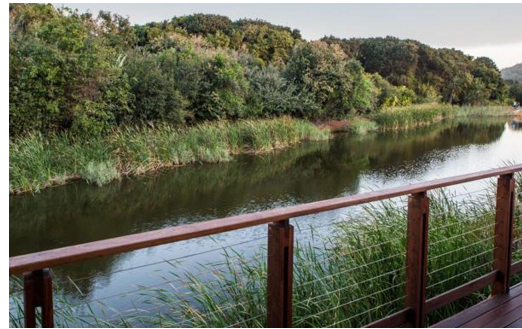

R30,000 pm

House To Let in Zimbali Estate

FLOOR SIZE	230m²	GARAGES	1
LAND SIZE	1,500m²	PARKINGS	-
BEDROOMS	3	FLATLETS	-
BATHROOMS	3	DOMESTIC ACCOM.	-
KITCHENS	0.5	POOL	Yes
LOUNGES	1		
DINING ROOMS	1		
STUDIES	-		
FURNISHED	Yes		

Brett Van Laun
083 659 5666
brett@prop247.co.za