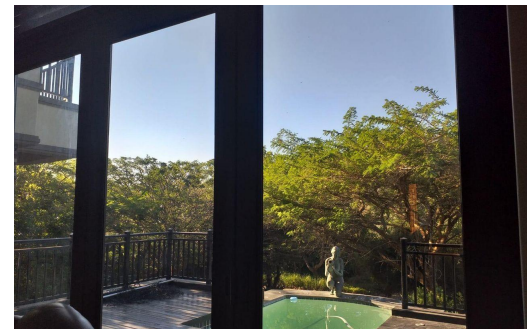

 4

 4

 2

R45,000 pm

House To Let in Zimbali Estate

FLOOR SIZE	-	GARAGES	2
LAND SIZE	-	PARKINGS	-
BEDROOMS	4	FLATLETS	-
BATHROOMS	4	DOMESTIC ACCOM.	-
KITCHENS	1		
LOUNGES	1		
DINING ROOMS	1		
STUDIES	-		
FURNISHED	Yes		