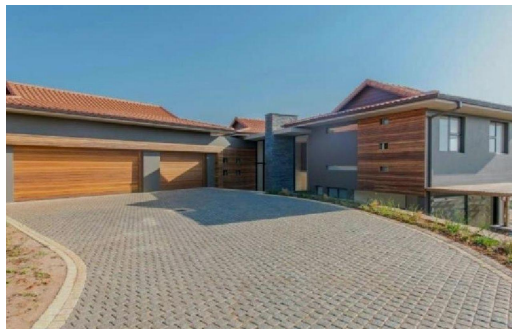

4

4.5

2

R45,000 pm

House To Let in Zimbali Estate

FLOOR SIZE	570m ²	GARAGES	2
LAND SIZE	1,447m ²	PARKINGS	2
BEDROOMS	4	FLATLETS	-
BATHROOMS	4.5	DOMESTIC ACCOM.	1
KITCHENS	1	POOL	Yes
LOUNGES	2		
DINING ROOMS	1		
STUDIES	-		