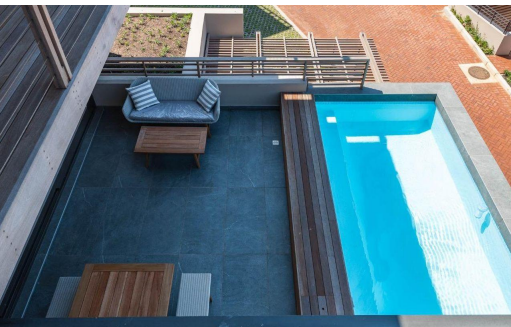

 3
 3
 2

R40,000 pm

Apartment To Let in Zimbali Estate

FLOOR SIZE	293m ²	GARAGES	2
LAND SIZE	-	PARKINGS	-
BEDROOMS	3	FLATLETS	-
BATHROOMS	3	DOMESTIC ACCOM.	-
KITCHENS	1	POOL	Yes
LOUNGES	1		
DINING ROOMS	1		
STUDIES	-		