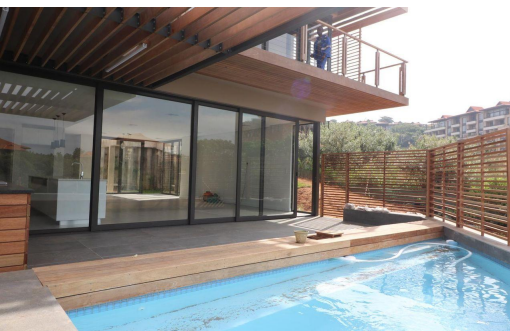

4

3.5

-

R8,700,000

House For Sale in Zimbali Estate

FLOOR SIZE	282m ²	GARAGES	-
LAND SIZE	7,281m ²	PARKINGS	2
BEDROOMS	4	FLATLETS	-
BATHROOMS	3.5	DOMESTIC ACCOM.	-
KITCHENS	1	POOL	Yes
LOUNGES	1		
DINING ROOMS	1		
STUDIES	-		
FURNISHED	Yes		
RATES	R2,300 pm (Estimated)		
LEVY	R3,670 pm		