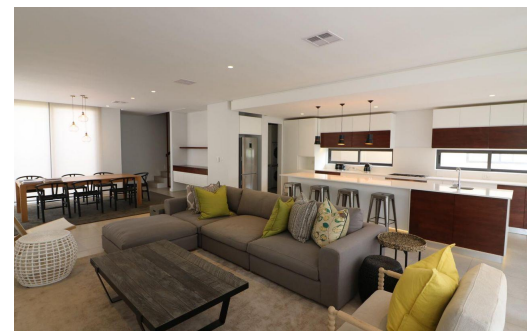

4

3.5

-

R8,700,000

House For Sale in Zimbali Estate

FLOOR SIZE	282m ²	GARAGES	-
LAND SIZE	7,281m ²	PARKINGS	2
BEDROOMS	4	FLATLETS	-
BATHROOMS	3.5	DOMESTIC ACCOM.	-
KITCHENS	1	POOL	Yes
LOUNGES	1		
DINING ROOMS	1		
STUDIES	-		
FURNISHED	Yes		
RATES	R2,300 pm (Estimated)		
LEVY	R3,670 pm		