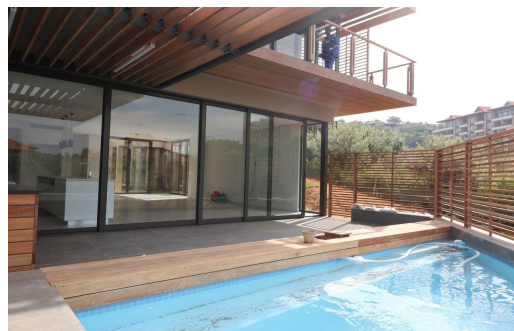

4

3.5

-

R35,000 pm

House To Let in Zimbali Estate

FLOOR SIZE	289m ²	GARAGES	-
LAND SIZE	1m ²	PARKINGS	2
BEDROOMS	4	FLATLETS	-
BATHROOMS	3.5	DOMESTIC ACCOM.	-
KITCHENS	1	POOL	Yes
LOUNGES	1		
DINING ROOMS	1		
STUDIES	-		
FURNISHED	Yes		