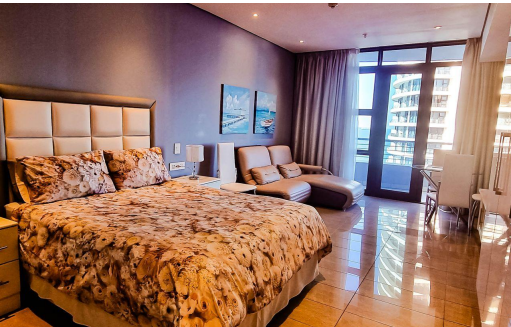

 -
 1
 -

R23,000 pm

Studio Apartment To Let in Umhlanga Central

FLOOR SIZE	50m ²	GARAGES	-
BEDROOMS	-	PARKINGS	1
BATHROOMS	1	FLATLETS	-
KITCHENS	1	DOMESTIC ACCOM.	-
LOUNGES	1	POOL	Yes
DINING ROOMS	1		
STUDIES	-		
FURNISHED	Yes		