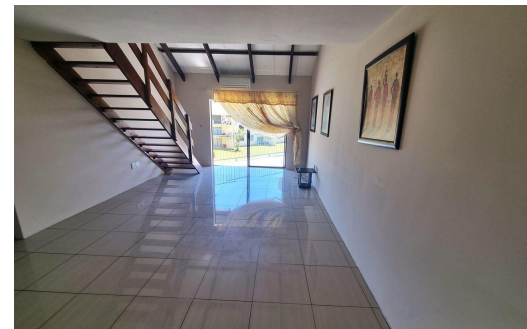

 3

 2

 -

R1,050,000

Apartment For Sale in Mount Edgecombe

FLOOR SIZE	99m ²	GARAGES	-
LAND SIZE	15,225m ²	PARKINGS	1
BEDROOMS	3	FLATLETS	-
BATHROOMS	2	DOMESTIC ACCOM.	-
KITCHENS	1		
LOUNGES	1		
DINING ROOMS	1		
STUDIES	-		