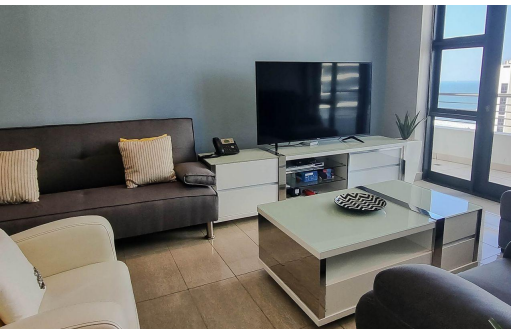

 3
 3
 -

R35,000 pm

Apartment To Let in Umhlanga Central

FLOOR SIZE	95m ²	GARAGES	-
LAND SIZE	50,896m ²	PARKINGS	2
BEDROOMS	3	FLATLETS	-
BATHROOMS	3	DOMESTIC ACCOM.	-
KITCHENS	1	POOL	Yes
LOUNGES	1		
DINING ROOMS	1		
STUDIES	-		
FURNISHED	Yes		