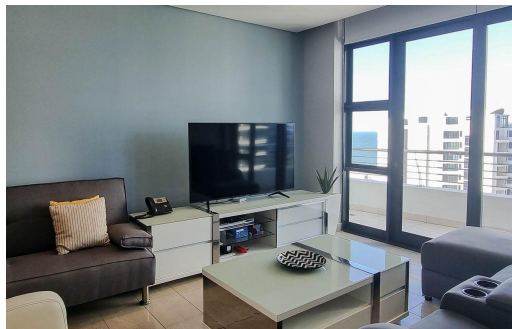

 3
 3
 -

R35,000 pm

Apartment To Let in Umhlanga Central

FLOOR SIZE	95m ²	GARAGES	-
LAND SIZE	50,896m ²	PARKINGS	2
BEDROOMS	3	FLATLETS	-
BATHROOMS	3	DOMESTIC ACCOM.	-
KITCHENS	1	POOL	Yes
LOUNGES	1		
DINING ROOMS	1		
STUDIES	-		
FURNISHED	Yes		