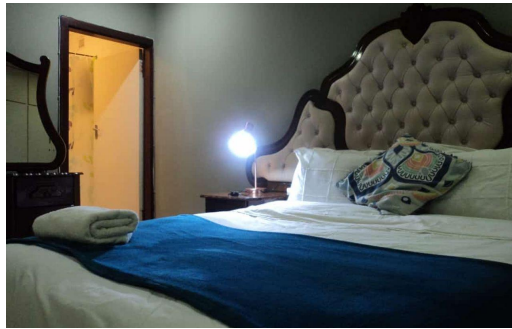

 4

 2

 -

R25,000 pm House To Let in Bluff

FLOOR SIZE	73m ²
BEDROOMS	4
BATHROOMS	2
KITCHENS	1
LOUNGES	1
DINING ROOMS	1
STUDIES	1

GARAGES	-
PARKINGS	2
FLATLETS	-
DOMESTIC ACCOM.	-

Shanelle McEwan
0798183204

shanelle.mcewan@prop247.co.za