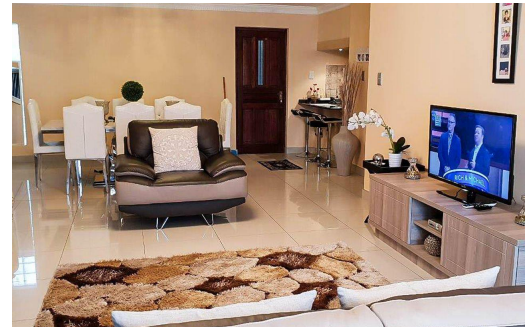

3

2

1

R15,500 pm

Duplex To Let in Umgeni Park

FLOOR SIZE	150m ²
BEDROOMS	3
BATHROOMS	2
KITCHENS	1
LOUNGES	1
DINING ROOMS	1
STUDIES	-

GARAGES	1
PARKINGS	1
FLATLETS	-
DOMESTIC ACCOM.	-
PETS ALLOWED	Yes

Lana Rive
0828454111
lana.rive@prop247.co.za