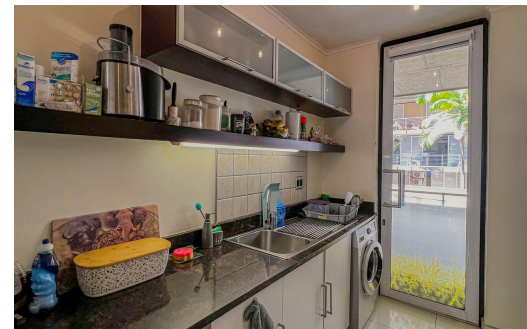

 2

 2.5

 1

R15,000 pm

Apartment To Let in Umhlanga Ridge

FLOOR SIZE	152m ²	GARAGES	1
LAND SIZE	5,625m ²	PARKINGS	1
BEDROOMS	2	FLATLETS	-
BATHROOMS	2.5	DOMESTIC ACCOM.	-
KITCHENS	1		
LOUNGES	1		
DINING ROOMS	1		
STUDIES	-		