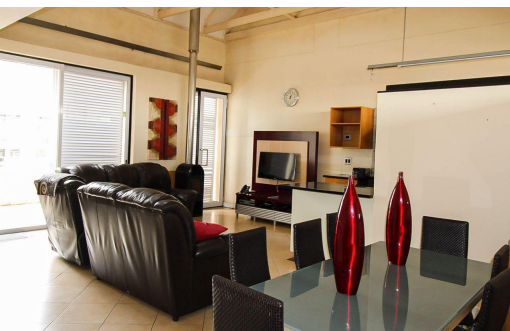

R23,000 pm

Apartment To Let in Umhlanga Ridge

FLOOR SIZE	177m²	GARAGES	1
LAND SIZE	5,625m²	PARKINGS	1
BEDROOMS	3	FLATLETS	-
BATHROOMS	2.5	DOMESTIC ACCOM.	-
KITCHENS	1	POOL	Yes
LOUNGES	1		
DINING ROOMS	1		
STUDIES	-		
FURNISHED	Yes		

Ayanda Ngubane
0612334579

ayanda.ngubane@prop247.co.za