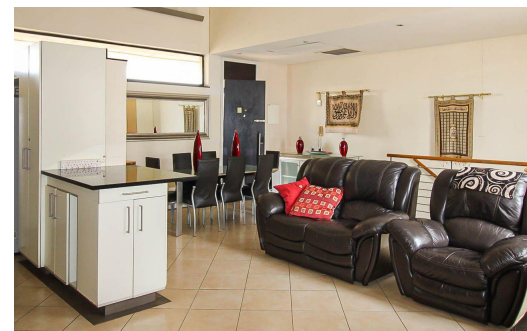

R23,000 pm

Apartment To Let in Umhlanga Ridge

FLOOR SIZE	177m²	GARAGES	1
LAND SIZE	5,625m²	PARKINGS	1
BEDROOMS	3	FLATLETS	-
BATHROOMS	2.5	DOMESTIC ACCOM.	-
KITCHENS	1	POOL	Yes
LOUNGES	1		
DINING ROOMS	1		
STUDIES	-		
FURNISHED	Yes		

Ayanda Ngubane
0612334579

ayanda.ngubane@prop247.co.za