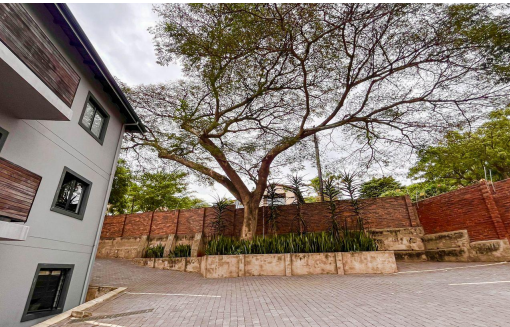

R12,700 pm

Apartment To Let in Park Hill

FLOOR SIZE	77m²	GARAGES	-
LAND SIZE	3,484m²	PARKINGS	1
BEDROOMS	2	FLATLETS	-
BATHROOMS	2	DOMESTIC ACCOM.	-
KITCHENS	1	PETS ALLOWED	Yes
LOUNGES	1		
DINING ROOMS	1		
STUDIES	-		

Nikki Gomes
0835522510
nikki.gomes@prop247.co.za