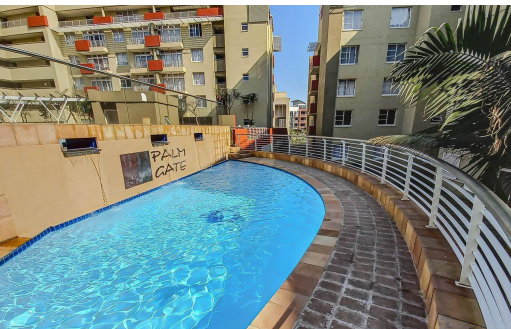

3

2

-

R2,495,000

Apartment For Sale in Umhlanga Ridge

FLOOR SIZE	125m ²	GARAGES	-
LAND SIZE	9,506m ²	PARKINGS	2
BEDROOMS	3	FLATLETS	-
BATHROOMS	2	DOMESTIC ACCOM.	-
KITCHENS	1	POOL	Yes
LOUNGES	1		
DINING ROOMS	1		
STUDIES	-		