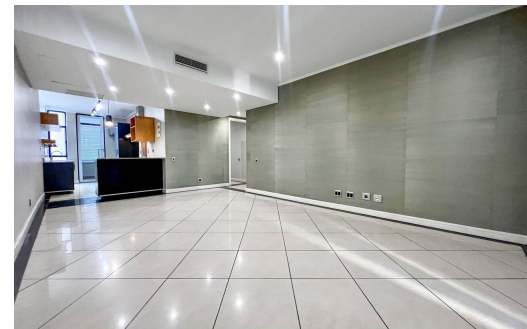

 2
 2
 1

R2,250,000

Apartment For Sale in Umhlanga Ridge

FLOOR SIZE	136m ²	GARAGES	1
LAND SIZE	-	PARKINGS	1
BEDROOMS	2	FLATLETS	-
BATHROOMS	2	DOMESTIC ACCOM.	-
KITCHENS	1	POOL	Yes
LOUNGES	1		
DINING ROOMS	1		
STUDIES	-		