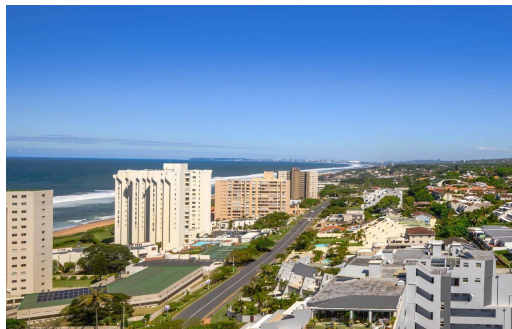

 5
 4
 -

R19,999,000

Penthouse For Sale in Umhlanga Central

FLOOR SIZE	575m ²	GARAGES	-
LAND SIZE	8,021m ²	PARKINGS	3
BEDROOMS	5	FLATLETS	-
BATHROOMS	4	DOMESTIC ACCOM.	-
KITCHENS	1	POOL	Yes
LOUNGES	2		
DINING ROOMS	2		
STUDIES	1		