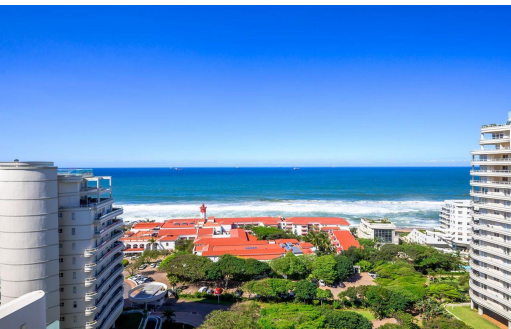

 5
 4
 -

R19,999,000

Penthouse For Sale in Umhlanga Central

FLOOR SIZE	575m ²	GARAGES	-
LAND SIZE	8,021m ²	PARKINGS	3
BEDROOMS	5	FLATLETS	-
BATHROOMS	4	DOMESTIC ACCOM.	-
KITCHENS	1	POOL	Yes
LOUNGES	2		
DINING ROOMS	2		
STUDIES	1		