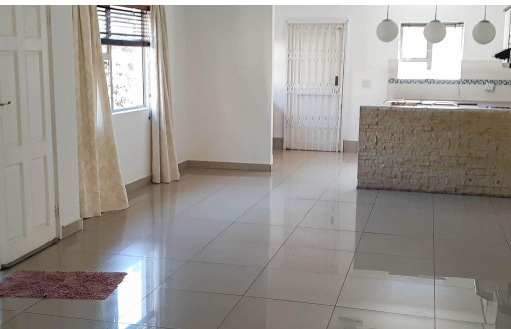

R20,000 pm

House To Let in Somerset Park

FLOOR SIZE	-	GARAGES	2
LAND SIZE	674m²	PARKINGS	-
BEDROOMS	3	FLATLETS	-
BATHROOMS	2	DOMESTIC ACCOM.	-
KITCHENS	1	POOL	Yes
LOUNGES	1	PETS ALLOWED	Yes
DINING ROOMS	1		
STUDIES	-		

Lana Rive
0828454111
[lana.rive@prop247.co.za](mailto: lana.rive@prop247.co.za)