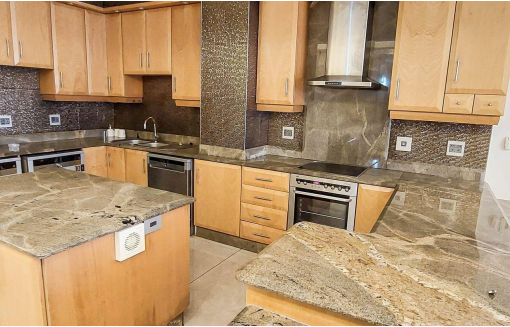

 3
 2
 2

R28,000 pm

Apartment To Let in Umhlanga Ridge

FLOOR SIZE	101m ²	GARAGES	2
LAND SIZE	5,117m ²	PARKINGS	-
BEDROOMS	3	FLATLETS	-
BATHROOMS	2	DOMESTIC ACCOM.	-
KITCHENS	1		
LOUNGES	1		
DINING ROOMS	1		
STUDIES	-		
FURNISHED	Yes		