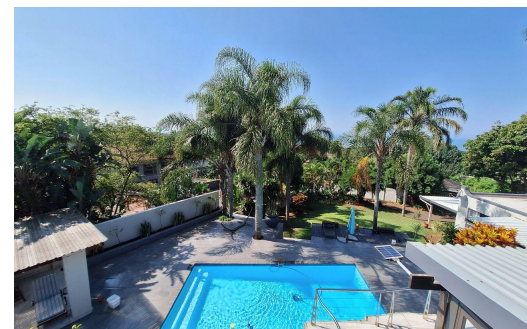

6

6.5

3

R7,950,000

House For Sale in Umhlanga Ridge

FLOOR SIZE	680m ²	GARAGES	3
LAND SIZE	1,628m ²	PARKINGS	10
BEDROOMS	6	FLATLETS	2
BATHROOMS	6.5	DOMESTIC ACCOM.	1
KITCHENS	1	POOL	Yes
LOUNGES	1	PETS ALLOWED	Yes
DINING ROOMS	1		
STUDIES	1		