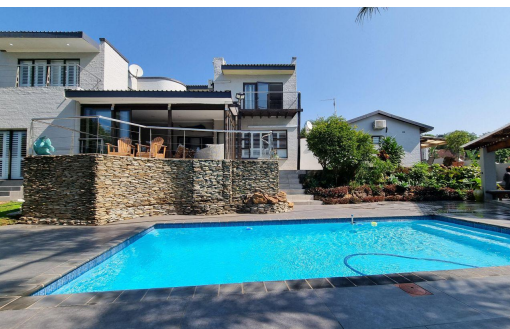

6

6.5

3

R7,950,000

House For Sale in Umhlanga Ridge

FLOOR SIZE	680m ²	GARAGES	3
LAND SIZE	1,628m ²	PARKINGS	10
BEDROOMS	6	FLATLETS	2
BATHROOMS	6.5	DOMESTIC ACCOM.	1
KITCHENS	1	POOL	Yes
LOUNGES	1	PETS ALLOWED	Yes
DINING ROOMS	1		
STUDIES	1		