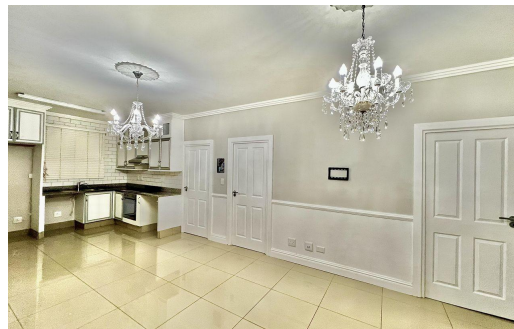

2

2

-

R13,000 pm

Apartment To Let in Umhlanga Ridge

FLOOR SIZE	76m ²	GARAGES	-
LAND SIZE	928m ²	PARKINGS	1
BEDROOMS	2	FLATLETS	-
BATHROOMS	2	DOMESTIC ACCOM.	-
KITCHENS	1	POOL	Yes
LOUNGES	1		
DINING ROOMS	1		
STUDIES	-		