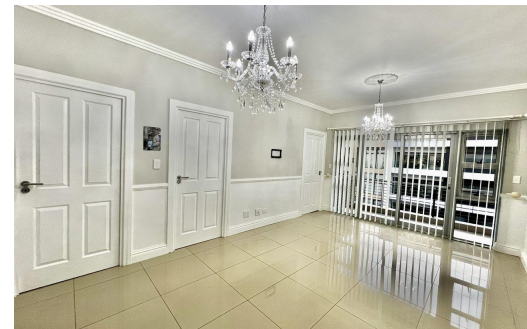

2

2

-

R13,000 pm

Apartment To Let in Umhlanga Ridge

FLOOR SIZE	76m ²	GARAGES	-
LAND SIZE	928m ²	PARKINGS	1
BEDROOMS	2	FLATLETS	-
BATHROOMS	2	DOMESTIC ACCOM.	-
KITCHENS	1	POOL	Yes
LOUNGES	1		
DINING ROOMS	1		
STUDIES	-		