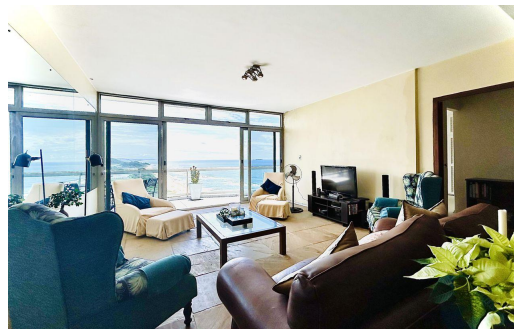

 3
 2
 -

R35,000 pm

Apartment To Let in Umhlanga Central

FLOOR SIZE	181m ²	GARAGES	-
LAND SIZE	7,871m ²	PARKINGS	2
BEDROOMS	3	FLATLETS	-
BATHROOMS	2	DOMESTIC ACCOM.	-
KITCHENS	1	POOL	Yes
LOUNGES	1		
DINING ROOMS	1		
STUDIES	-		
FURNISHED	Yes		