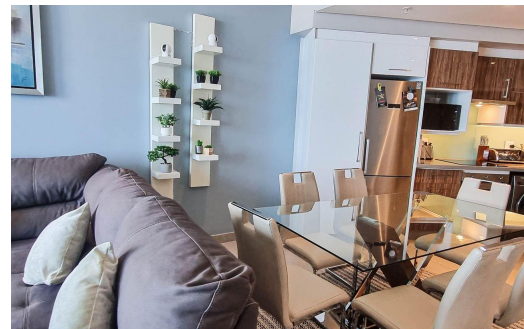

R30,000 pm

Apartment To Let in Umhlanga Central

FLOOR SIZE	75m²	GARAGES	-
LAND SIZE	50,896m²	PARKINGS	2
BEDROOMS	2	FLATLETS	-
BATHROOMS	2	DOMESTIC ACCOM.	-
KITCHENS	1	POOL	Yes
LOUNGES	1		
DINING ROOMS	1		
STUDIES	-		
FURNISHED	Yes		

Julie Pillay
082 469 7231
julie.pillay1@prop247.co.za