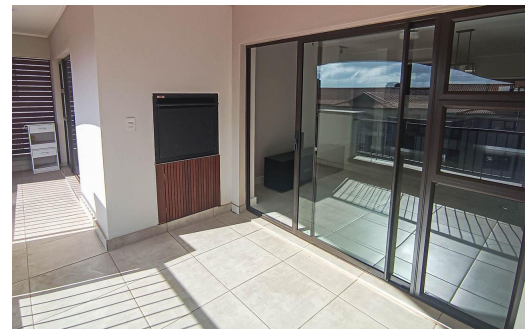

 2
 2
 -

R18,500 pm

Apartment To Let in Izinga Estate

FLOOR SIZE	100m ²	GARAGES	-
LAND SIZE	89,188m ²	PARKINGS	2
BEDROOMS	2	FLATLETS	-
BATHROOMS	2	DOMESTIC ACCOM.	-
KITCHENS	1	POOL	Yes
LOUNGES	1		
DINING ROOMS	1		
STUDIES	-		