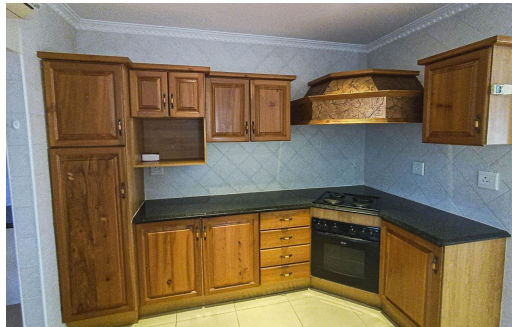

R23,000 pm

Townhouse To Let in Somerset Park

FLOOR SIZE	202m²	GARAGES	2
LAND SIZE	-	PARKINGS	-
BEDROOMS	4	FLATLETS	-
BATHROOMS	2	DOMESTIC ACCOM.	-
KITCHENS	1		
LOUNGES	1		
DINING ROOMS	1		
STUDIES	-		

Felicity Crews
0827101699

felicity.crews@prop247.co.za