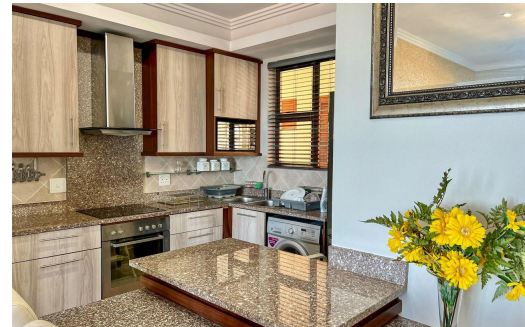

 2
 2
 -

R2,850,000

Apartment For Sale in Umhlanga Ridge

FLOOR SIZE	87m ²	GARAGES	-
LAND SIZE	-	PARKINGS	1
BEDROOMS	2	FLATLETS	-
BATHROOMS	2	DOMESTIC ACCOM.	-
KITCHENS	1	POOL	Yes
LOUNGES	1		
DINING ROOMS	1		
STUDIES	-		