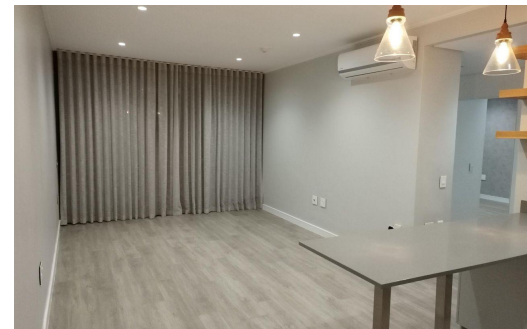

 2
 1
 1

R2,200,000

Apartment For Sale in Sibaya Precinct

FLOOR SIZE	86m ²	GARAGES	1
LAND SIZE	-	PARKINGS	-
BEDROOMS	2	FLATLETS	-
BATHROOMS	1	DOMESTIC ACCOM.	-
KITCHENS	1	POOL	Yes
LOUNGES	1		
DINING ROOMS	1		
STUDIES	-		